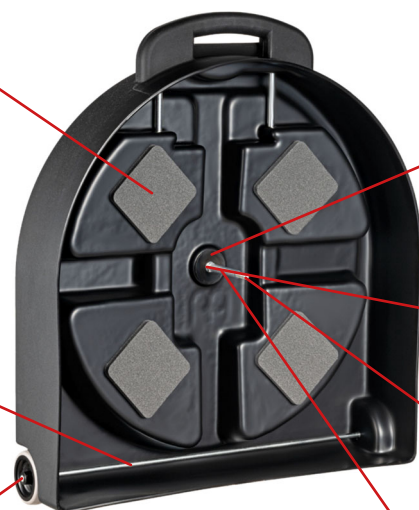

CYMBAL CASES

MCC22, MCC22-TR

WHEEL
SPARE-HC-W

**CYMBAL CASE
HANDWHEEL**
SPARE-HC-HW

FOAM PAD 100X100 MM
SPARE-HC-FP

PIVOT, PIVOTSCREW
SPARE-HC-P

**PLASTIC WASHER FOR
PULL-OUT HANDLE**
SPARE-HC-PW

**METAL DISK SPINDLE,
METAL WASHER SPINDLE,
CENTER SPINDLE,
CLEAR PLASTIC SPINDLE
SLEEVE**
SPARE-HC-S